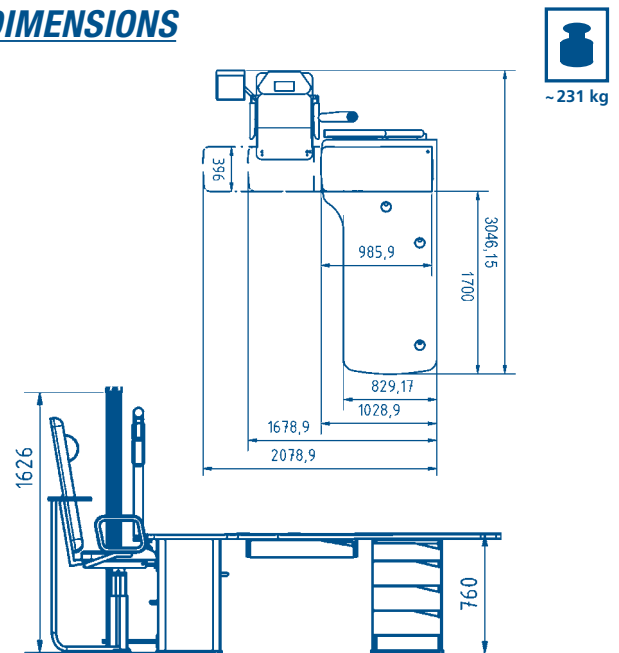

COLOUR

Individual colour adjustment due to RGB LED

Colour samples

SPECIFICATIONS

Table	Laterally movable, for 2 units, magnetic lock
Table height	87 cm
Seat height	44 cm
Seat elevation	44 - 59 cm
Nominal lifting capacity	Max. 120 kg
Projector column height	~ 170 cm
Connectors	1 x RS-232, 1 x 5-pin slit lamp, 1 x LAN, 1 x USB 2.0
Reading light	White LED 12 V
Internal light (RGB)	White LED 12 V
Power consumption	1000 VA
Stand-by power	48 W
Power supply	220-240 V
Total weight (without instruments)	Main unit without desk ~ 200 kg Desk with drawers ~ 62 kg Patient chair with base plate ~ 53 kg

Optional: Electronically controlled movement for phoropter arm, trial lens cabinet, foot switch

DIMENSIONS

2013/08 - subject to change without notice

TOMEY EUROPE
TOMEY GmbH
Am Weichselgarten 19a
91058 Erlangen, Germany
Phone +49 9131 777 10
Fax +49 9131 777 1 20
Email info@tomey.de