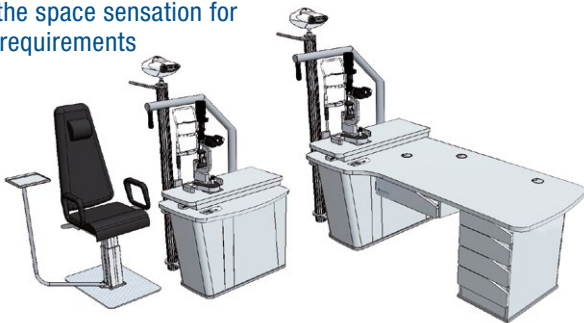

- Comfortable motorised chair with tilting action
- Personal touch with individual internal LED light

 **TOMEY**
TECHNOLOGY AND VISION

The Tomey Refraction Unit TRU-3000

QUALITY IN DETAIL

Portray your high standard with the **Tomey TRU-3000** refraction unit. Representing the ultimate combination of comfort, elegance and functionality, the **TRU-3000** delivers high flexibility and convenience with a remarkable design.

KEYBOARD

Multifunctional and intuitive

HIGH COMFORT

Ergonomic phoropter arm (electronically controlled movement optional) and semi-automated table (magnetic lock)

TWO VERSIONS

Up to your space – choose the small and compact version or the space sensation for all requirements

COLOUR

Individual colour adjustment due to RGB LED

Colour samples

SPECIFICATIONS

Table	Laterally movable, for 2 units, magnetic lock
Table height	87 cm
Seat height	44 cm
Seat elevation	44 - 59 cm
Nominal lifting capacity	Max. 120 kg
Projector column height	~ 170 cm
Connectors	1 x RS-232, 1 x 5-pin slit lamp, 1 x LAN, 1 x USB 2.0
Reading light	White LED 12 V
Internal light (RGB)	White LED 12 V
Power consumption	1000 VA
Stand-by power	48 W
Power supply	220-240 V
Total weight (without instruments)	Main unit without desk ~ 200 kg Desk with drawers ~ 62 kg Patient chair with base plate ~ 53 kg